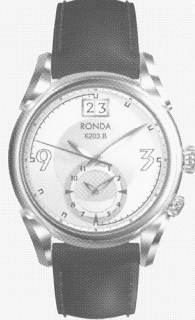

BIG DATE

Cal. 6003.B
3 Hands
Swiss Made & Swiss Parts

Cal. 6004.B
Small Second
Swiss Made & Swiss Parts

Cal. 6203.B
Dual
Swiss Made & Swiss Parts

SPECIAL DATE

Cal. 4003.B
3 Hands
Swiss Made

Cal. 4210.B
Dual
Swiss Made & Swiss Parts

Cal. 4220.B
Dual
Swiss Made

Cal. 5010.B
Chrono
Swiss Made

Cal. 5020.B
Chrono
Swiss Made & Swiss Parts

Cal. 5040.B
Chrono 1/10 Sec.
Swiss Made

Cal. 5050.B
Chrono 1/10 Sec.
Swiss Made & Swiss Parts

Cal. 5050.C
Chrono 1/10 Sec.
Day Big Date
Swiss Made

Cal. 7003.B
3 Hands
Swiss Made

Cal. 7004.B
Small Second
Swiss Made

Cal. 7003.L
Day Retrograde
Swiss Made

Basic Movements 2008