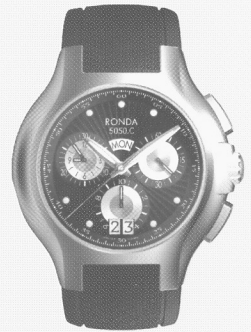

BIG DATE

Cal. 6003.B
3 Hands
Swiss Made & Swiss Parts

Cal. 6004.B
Small Second
Swiss Made & Swiss Parts

Cal. 6203.B
Dual
Swiss Made & Swiss Parts

SPECIAL DATE

Cal. 4003.B
3 Hands
Swiss Made

Cal. 4210.B
Dual
Swiss Made & Swiss Parts

Cal. 4220.B
Dual
Swiss Made

Cal. 5010.B
Chrono
Swiss Made

Cal. 5020.B
Chrono
Swiss Made & Swiss Parts

Cal. 5040.B
Chrono 1/10 Sec.
Swiss Made

Cal. 5050.B
Chrono 1/10 Sec.
Swiss Made & Swiss Parts

Cal. 5050.C
Chrono 1/10 Sec.
Day Big Date
Swiss Made

Cal. 7003.B
3 Hands
Swiss Made

Cal. 7004.B
Small Second
Swiss Made

Cal. 7003.L
Day Retrograde
Swiss Made

Basic Movements 2008