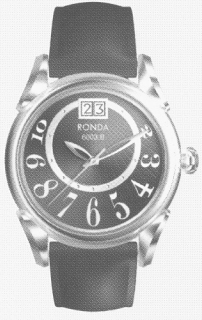

BIG DATE

Cal. 6003.B
3 Hands
Swiss Made & Swiss Parts

Cal. 6004.B
Small Second
Swiss Made & Swiss Parts

Cal. 6203.B
Dual
Swiss Made & Swiss Parts

SPECIAL DATE

Cal. 4003.B
3 Hands
Swiss Made

Cal. 4210.B
Dual
Swiss Made & Swiss Parts

Cal. 4220.B
Dual
Swiss Made

Cal. 5010.B
Chrono
Swiss Made

Cal. 5020.B
Chrono
Swiss Made & Swiss Parts

Cal. 5040.B
Chrono 1/10 Sec.
Swiss Made

Cal. 5050.B
Chrono 1/10 Sec.
Swiss Made & Swiss Parts

Cal. 5050.C
Chrono 1/10 Sec.
Day Big Date
Swiss Made

Cal. 7003.B
3 Hands
Swiss Made

Cal. 7004.B
Small Second
Swiss Made

Cal. 7003.L
Day Retrograde
Swiss Made

Basic Movements 2008